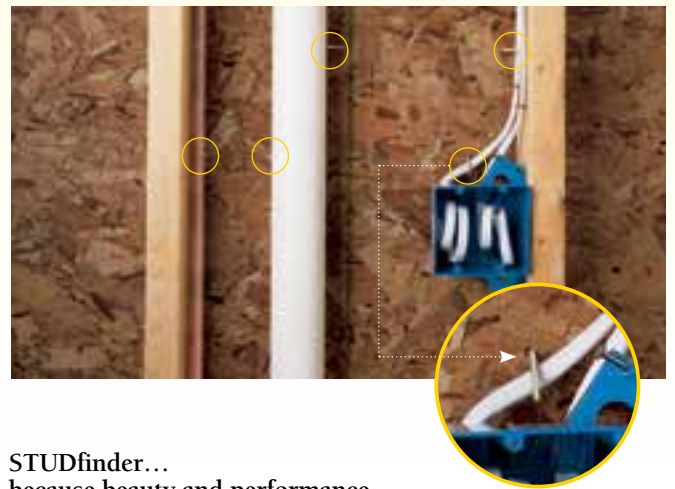

# FEATURES

- ◆ 6-1/2" beaded design with distinct "V" groove and rounded bead.
- ◆ Brushed finish.
- ◆ STUDfinder™ Installation System.
- ◆ Post-formed lock design helps provide secure installation.
- ◆ 16 low-gloss colors with coordinating trim.
- ◆ Virtually maintenance free, never needs painting.
- ◆ Class 1(A) fire rating.
- ◆ Lifetime limited warranty.

## The STUDfinder™ Installation System

STUDfinder combines precisely spaced nail slots with indicator letters, designed for accurate and secure installation.

**PATENTED**

## STUDfinder for Security and Performance

- Nailing to studs provides a strong and secure connection.
- Protects against blow offs from under nailing.
- Protects against buckling from over nailing.
- Helps avoid nailing into hazardous items between studs like plumbing or wiring.