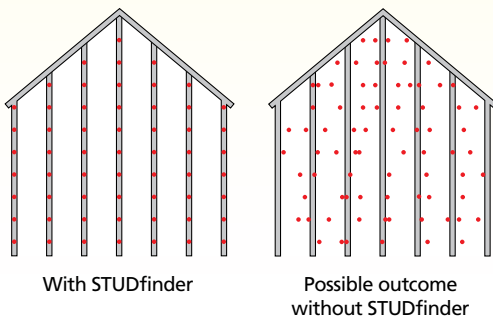

# FEATURES

- ◆ 6-1/2" beaded design with distinct "V" groove and rounded bead.
- ◆ Brushed finish.
- ◆ STUDfinder™ Installation System.
- ◆ Post-formed lock design helps provide secure installation.
- ◆ 16 low-gloss colors with coordinating trim.
- ◆ Virtually maintenance free, never needs painting.
- ◆ Class 1(A) fire rating.
- ◆ Lifetime limited warranty.

Siding: Carolina Beaded in natural clay.

Trim: 3-1/2" Lineals and Crown Molding in colonial white.

## The STUDfinder™ Installation System

STUDfinder combines precisely spaced nail slots with indicator letters, designed for accurate and secure installation.

**PATENTED**

## STUDfinder for Accuracy

- Nail slots align with 16" on-center standards for stud spacing.
- Indicator letters help:
  - Determine location of studs
  - Ensure nails are positioned correctly
  - Ensure correct number of nails are used