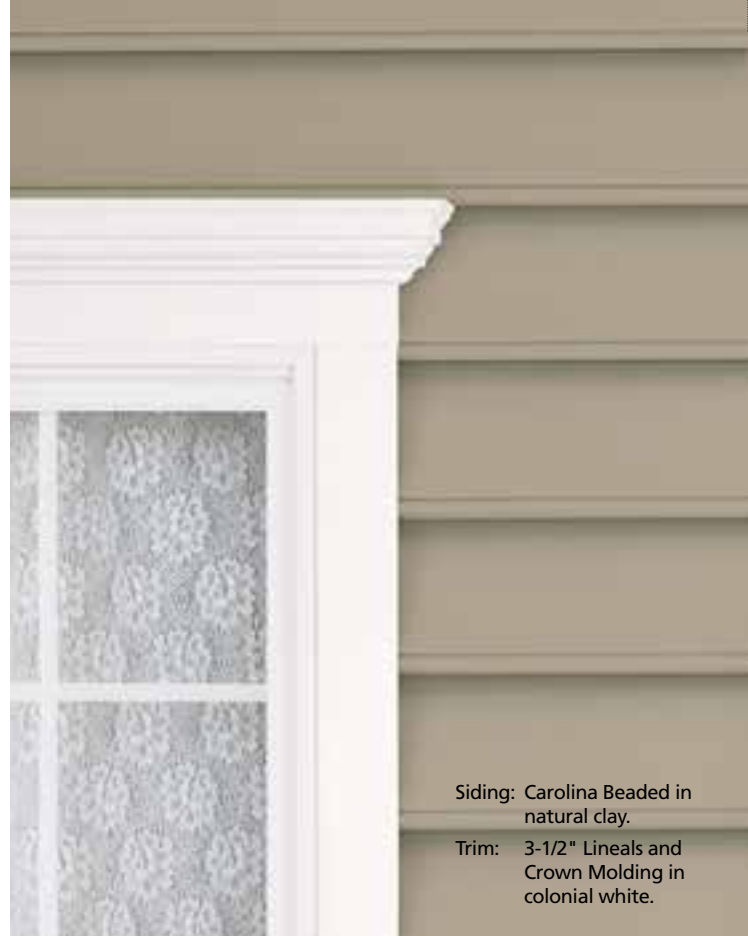

FEATURES

- 6-1/2" beaded design with distinct "V" groove and rounded bead.
- Brushed finish.
- STUDfinder™ Installation System.
- Post-formed lock design helps provide secure installation.
- 16 low-gloss colors with coordinating trim.
- Virtually maintenance free, never needs painting.
- Class 1(A) fire rating.
- Lifetime limited warranty.